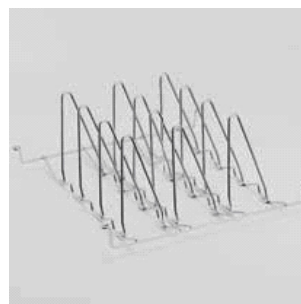

C51W Spare Parts

01-107240	Basket for Statim 2000	Each
01-107241	Basket for Statim 5000	Each
01-108294	Basket w/Hinged Lid	Each
01-108298	Basket, Hygiene	Each
01-108210	Basket, Large	Each
01-108797S	Bracket Lower Recirculation Pump	Each
01-108121S	Cap Quick Disconnect (Qty 10)	Kit
01-107935S	Chemical Door New Style (BJ & after)	Each
01-107933S	Chemical Door Old Style (thru BI)	Each
01-107812S	Clip Door	Each
01-107936S	Controller Hydrim New Style (BJ & after)	Each
01-107798S	Controller Hydrim Old Style (thru BI)	Each
01-109481S	Controller Hydrim v2.xx	Each
01-107972S	Cover New Style (BJ & after)	Each
01-107934S	Cover Old Style (thru BI)	Each
CS-HIPC	Detergent (4 Bottles Per Case)	Case (4)

4-Cassette Rack 01-109153
15 x 15 1/8 x 6 1/4" (380 x 385 x 160 mm)